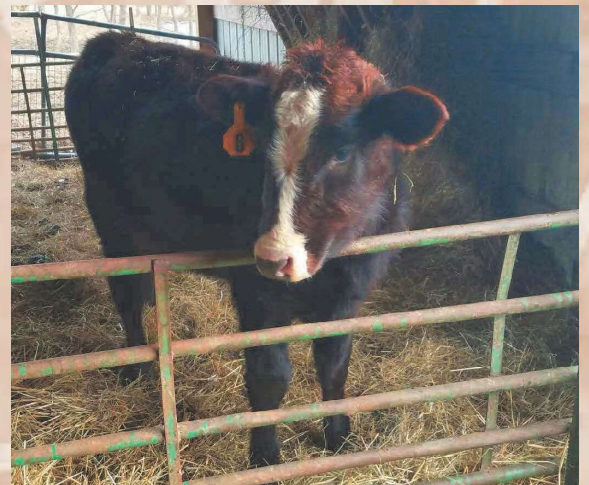

Sire: FPF Boots
Dam: LNH Miss Corliss
Breeder: Done Rovin Farm Hackers
Consignor: Wilkins Family Farm

10 SPFF Sugar
Pending 4/19/2017 31.92%