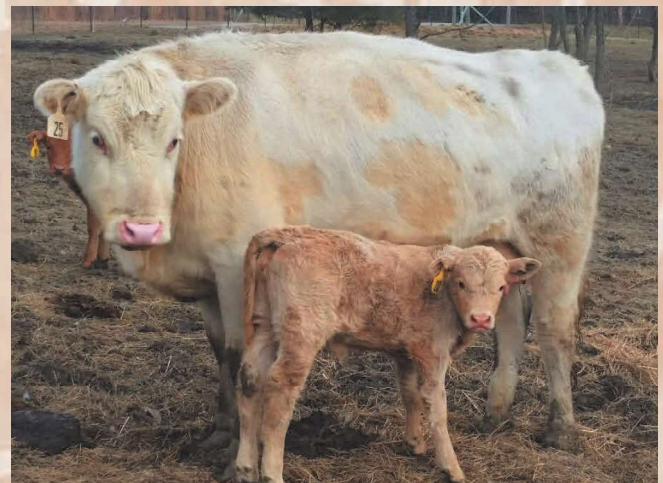

25 Done Rovin's Dana
170146 2/5/2016 18.19%

Sire: DRBF Zigler
Dam: Black Betty (Angus)
Breeder: Penny Knuckles
Consignor: Penny Knuckles

26 KSBC Beauty BS3
150097 6/1/2014 20.68%

Sire: Ksbs Sir Loin
Dam: KSBC Chief's Beauty 3
Breeder: Kyle Skidmore Beefalo Cattle
Consignor: Benjamin & Stephanie Smith