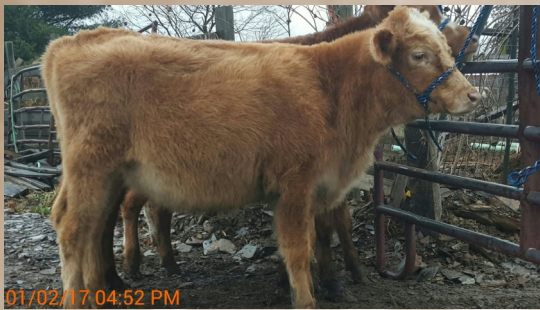

AMERICAN BEEFALO ASSOCIATION

1-800-BEEFALO * WWW.BEEFALOABA.COM

5

B1

Skid's Twisted Faith

Pending   **7/5/2016**   **34.78%**

Breeder   **Lewis Skidmore**

Consigner   **Lewis Skidmore**

Sire   **BTNB Twister**

Dam   **Skid's Toby's Double Faith**

6

B2